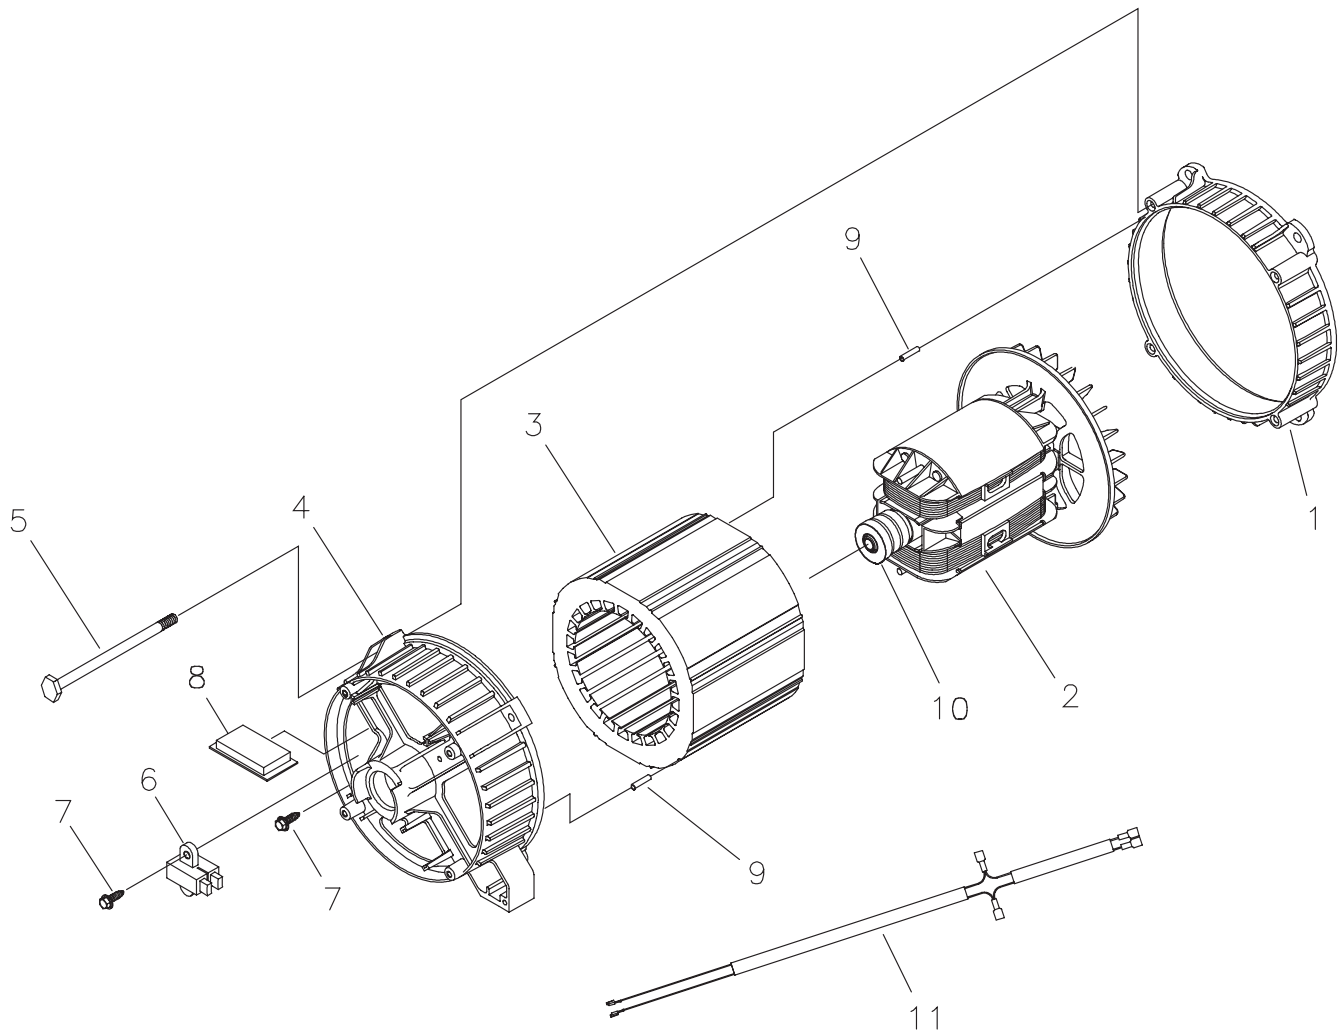

## EXPLODED VIEW AND PARTS LIST - ALTERNATOR

Item	Part #	Description
1	186059GS	ADAPTER, Mounting, Alternator
2	191876GS	ASSY, Rotor (Includes Item 10)
3	203480GS	STATOR
4	193336GS	RBC, (with O-Ring p/n 189197GS)
5	86308HGS	HHCS, M6 - 1.0 x 140 SEMS
6	66386GS	ASSY, Holder, Brush
7	66849GS	TAPTITE, M5 - 0.8 x 16
8	198339GS	REGULATOR
9	81917GS	PIN, Roll, 4mm x 10
10	65791GS	BEARING
11	204389GS	HARNESS, Monitor Load